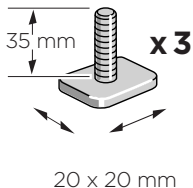

Thule T-track adapter 889-2 for Thule FreeRide 532

> Instructions

Thule Sweden AB, Box 69, 330 33 Hillerstorp, SWEDEN

info@thule.com

www.thule.com

» PART OF THULE GROUP

501-8049-01

© Thule Group 2014. All rights reserved.